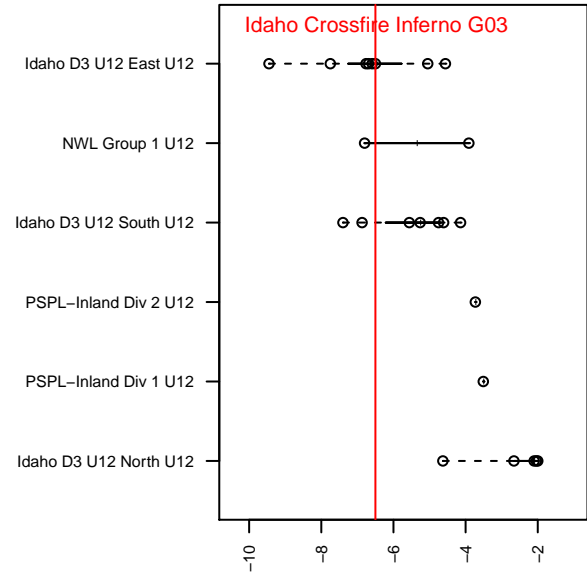

# Idaho Crossfire Inferno G03

, ID  
 G03 total strength=475  
 attack=0.74 defense=0.14  
 fall league = Idaho D3 U12 East U12  
 spr league = Spr Idaho D3 U12 East U12

alt names used:  
 INFERNO  
 INFERNO (ID)  
 INFERNO

Venues played:  
 2015 Idaho D3 U12 East U12  
 2015 GEM State Challenge U12G Silver East U  
 2015 Spr Idaho D3 U12 East U12

**Idaho Crossfire Inferno G03**  
 Dots are actual minus expected GF (blue circles) and GA (red triangles).  
 Blue line is smoothed change in attack strength. Red is smoothed change in defense strength.

**attack and defense variance (black dot)  
relative to other teams  
and top 10 in region**

**attack and defense rating  
relative to others at age  
and all opponents in last 13 months**

**Performance relative to 13 month average**